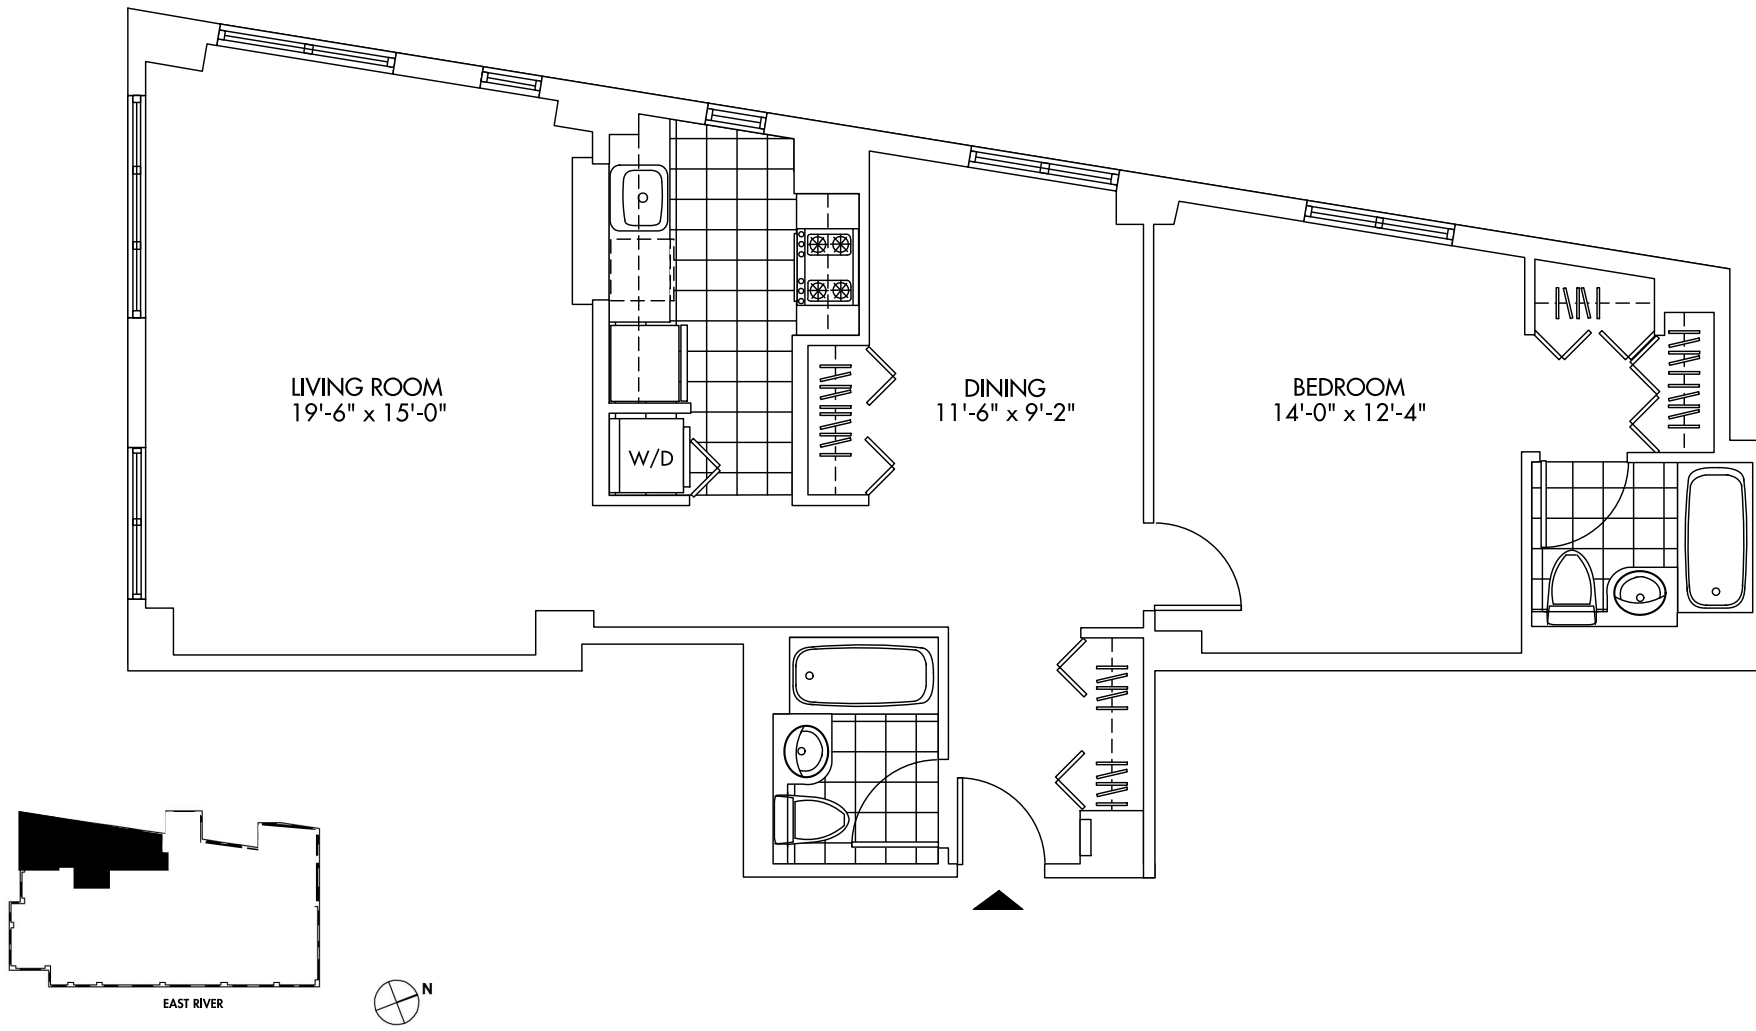

Residence A  
Floors 10-16  
1 Bedroom, 2 Baths

# The Montrose

308 East 38th Street, New York, NY 10016  
(866) 240-3810 • [www.montrosenyc.com](http://www.montrosenyc.com)

ALL DIMENSIONS ARE APPROXIMATE AND SUBJECT TO CONSTRUCTION VARIANCES.  
PLANS AND DIMENSIONS MAY CONTAIN MINOR VARIATIONS FROM FLOOR TO FLOOR.