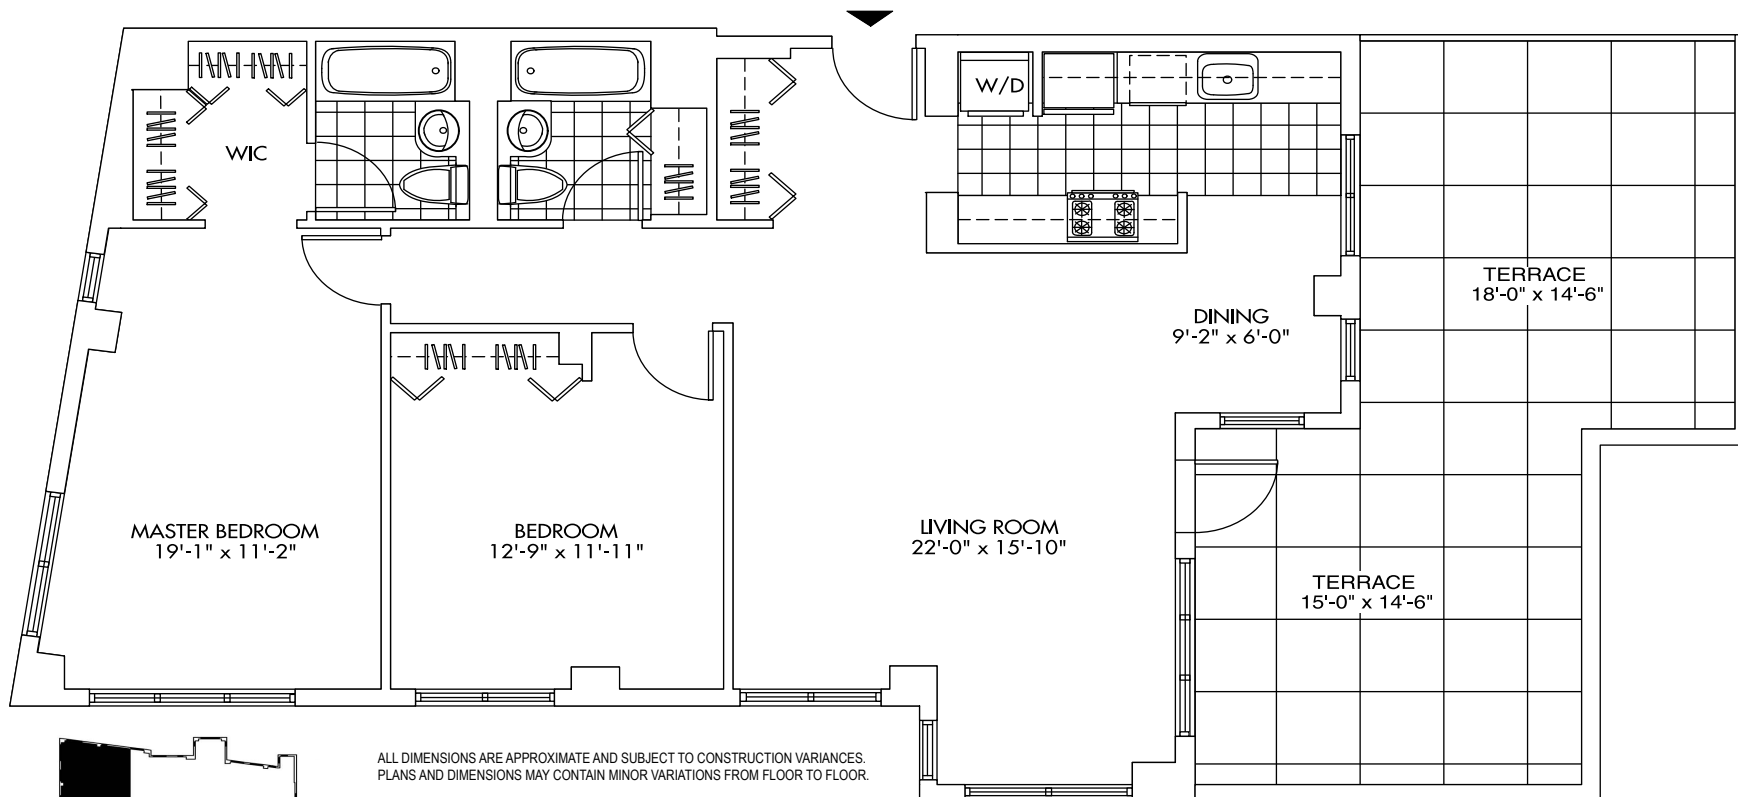

Residence A
Floor 17
2 Bedrooms, 2 Baths, Terrace

The Montrose

308 East 38th Street, New York, NY 10016
(866) 240-3810 • www.montrosenyc.com

ALL DIMENSIONS ARE APPROXIMATE AND SUBJECT TO CONSTRUCTION VARIANCES.
PLANS AND DIMENSIONS MAY CONTAIN MINOR VARIATIONS FROM FLOOR TO FLOOR.

ALL DIMENSIONS ARE APPROXIMATE AND SUBJECT TO CONSTRUCTION VARIANCES.
PLANS AND DIMENSIONS MAY CONTAIN MINOR VARIATIONS FROM FLOOR TO FLOOR.