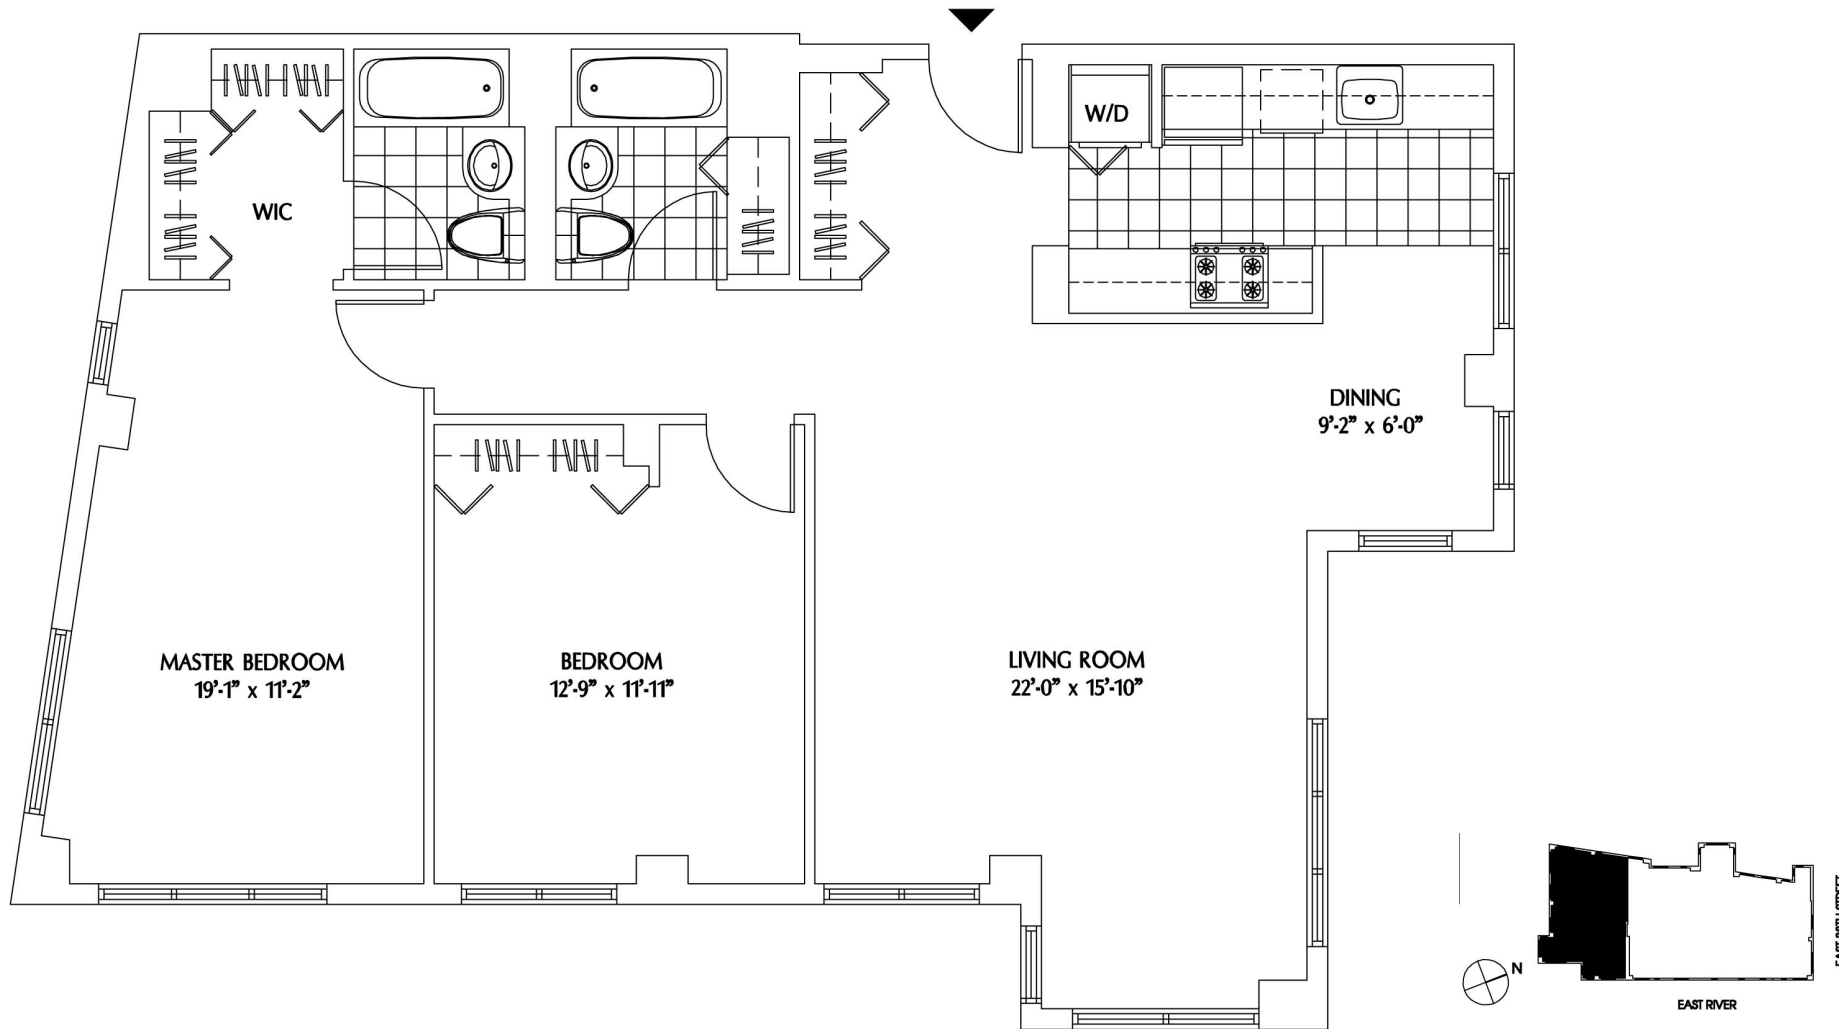

Residence A  
Floors 18-22  
2 Bedrooms, 2 Baths

# The Montrose

308 East 38th Street, New York, NY 10016  
(866) 240-3810 • www.montrosenyc.com

ALL DIMENSIONS ARE APPROXIMATE AND SUBJECT TO CONSTRUCTION VARIANCES.  
PLANS AND DIMENSIONS MAY CONTAIN MINOR VARIATIONS FROM FLOOR TO FLOOR.