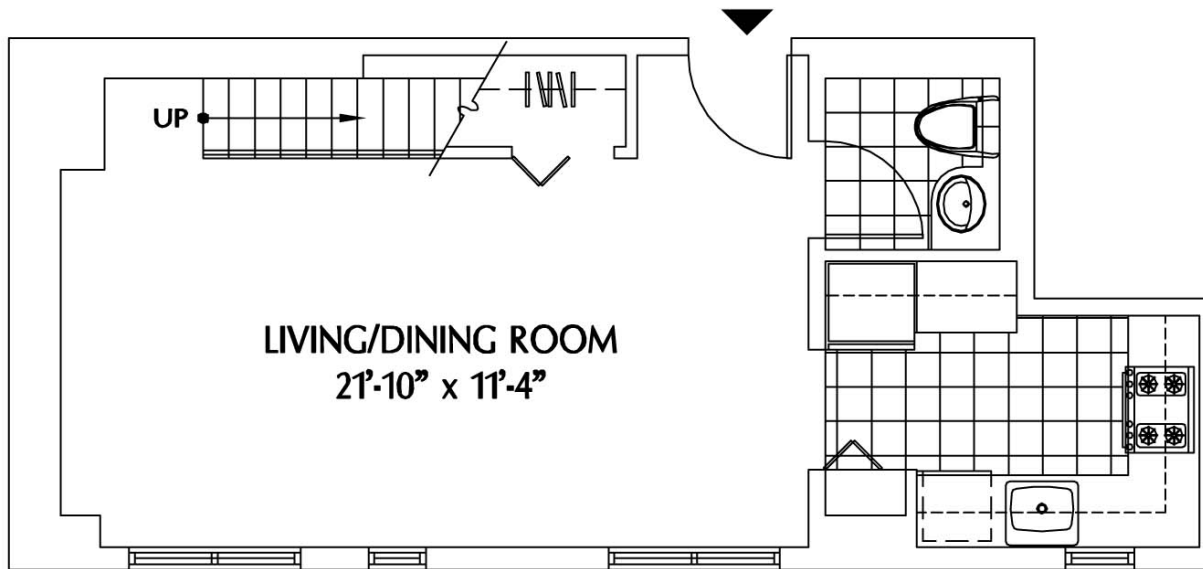

Residence B Duplex
Floors 19-22
1 Bedrooms, 1 1/2 Baths

The Montrose

308 East 38th Street, New York, NY 10016
(866) 240-3810 • www.montrosenyc.com

ALL DIMENSIONS ARE APPROXIMATE AND SUBJECT TO CONSTRUCTION VARIANCES.
PLANS AND DIMENSIONS MAY CONTAIN MINOR VARIATIONS FROM FLOOR TO FLOOR.