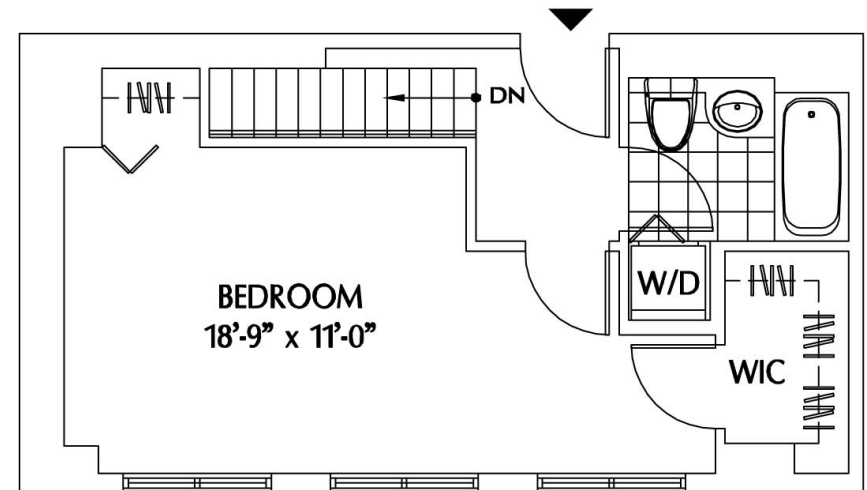

Residence B Duplex
Floors 19-22
1 Bedrooms, 1 1/2 Baths

The Montrose

308 East 38th Street, New York, NY 10016
(866) 240-3810 • www.montrosenyc.com

ALL DIMENSIONS ARE APPROXIMATE AND SUBJECT TO CONSTRUCTION VARIANCES.
PLANS AND DIMENSIONS MAY CONTAIN MINOR VARIATIONS FROM FLOOR TO FLOOR.