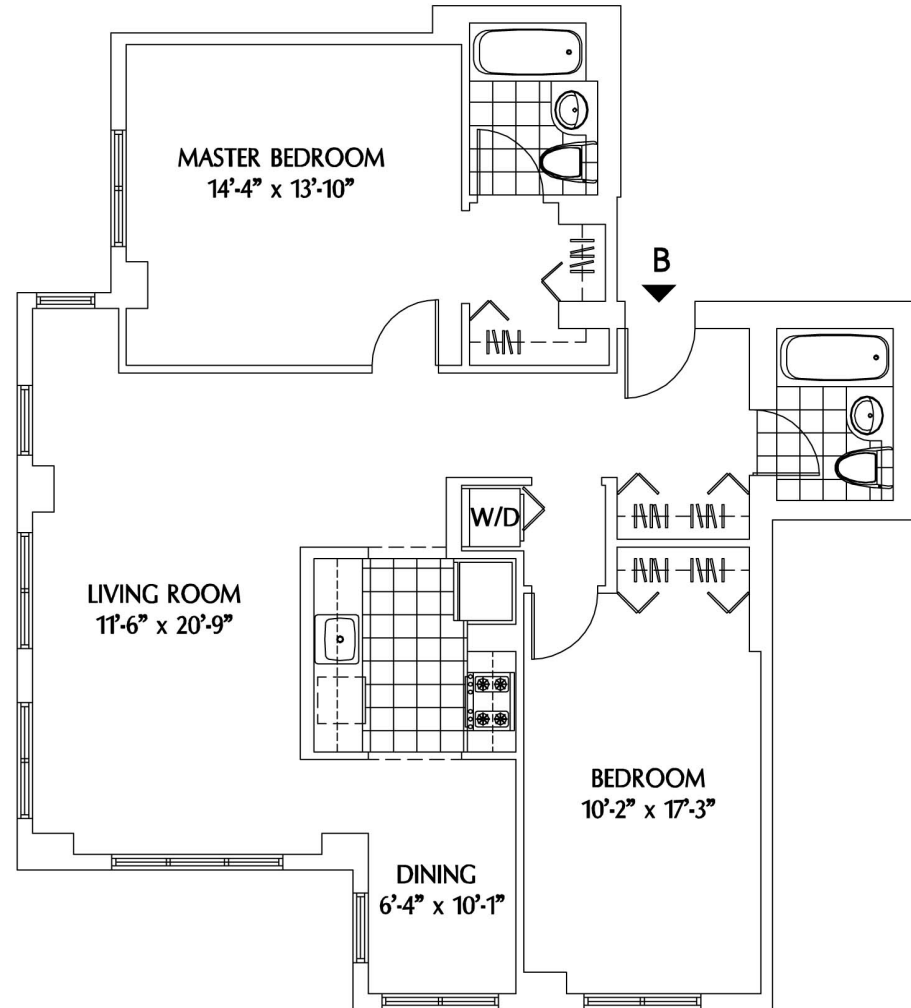

Residence B  
Floors 3-16  
2 Bedrooms, 2 Baths

# The Montrose

308 East 38th Street, New York, NY 10016  
(866) 240-3810 • [www.montrosenyc.com](http://www.montrosenyc.com)

ALL DIMENSIONS ARE APPROXIMATE AND SUBJECT TO CONSTRUCTION VARIANCES.  
PLANS AND DIMENSIONS MAY CONTAIN MINOR VARIATIONS FROM FLOOR TO FLOOR.