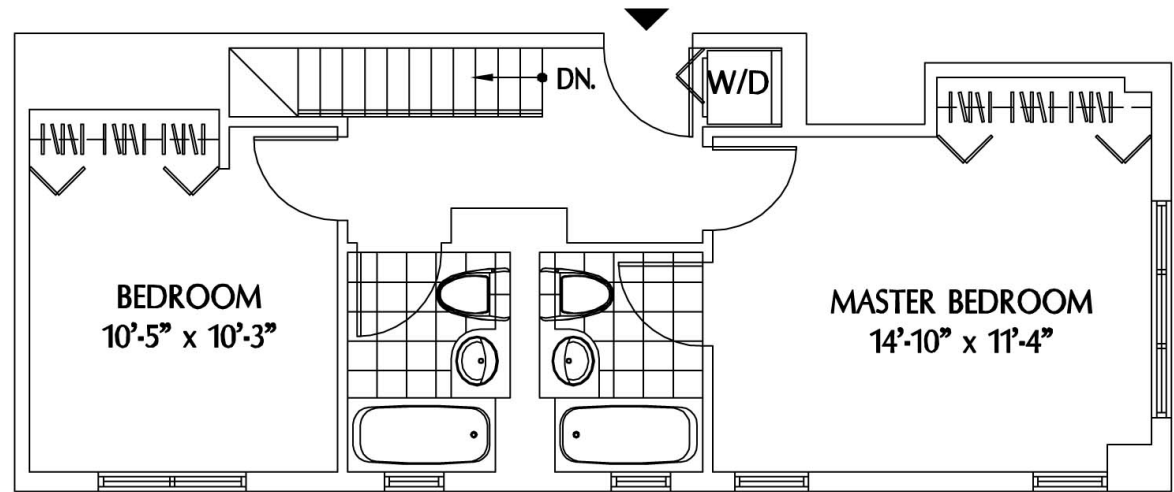

Residence C Duplex  
Floors 19-22  
2 Bedrooms, 2 1/2 Baths

# The Montrose

308 East 38th Street, New York, NY 10016  
(866) 240-3810 • [www.montrosenyc.com](http://www.montrosenyc.com)

ALL DIMENSIONS ARE APPROXIMATE AND SUBJECT TO CONSTRUCTION VARIANCES.  
PLANS AND DIMENSIONS MAY CONTAIN MINOR VARIATIONS FROM FLOOR TO FLOOR.