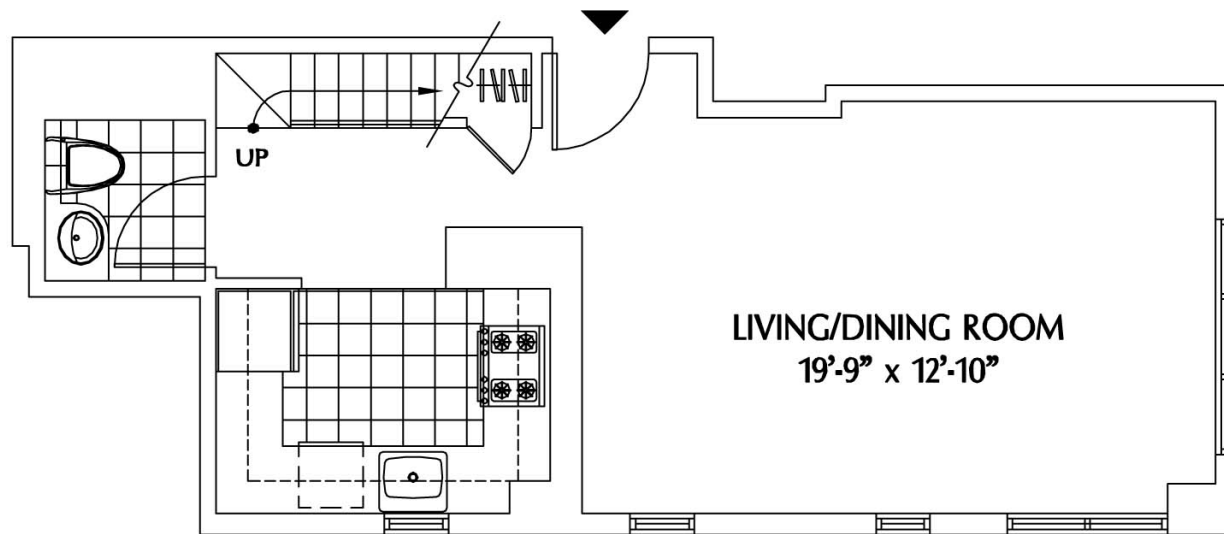

Residence C Duplex  
Floors 19-22  
2 Bedrooms, 2 1/2 Baths

# The Montrose

308 East 38th Street, New York, NY 10016  
(866) 240-3810 • [www.montrosenyc.com](http://www.montrosenyc.com)

ALL DIMENSIONS ARE APPROXIMATE AND SUBJECT TO CONSTRUCTION VARIANCES.  
PLANS AND DIMENSIONS MAY CONTAIN MINOR VARIATIONS FROM FLOOR TO FLOOR.