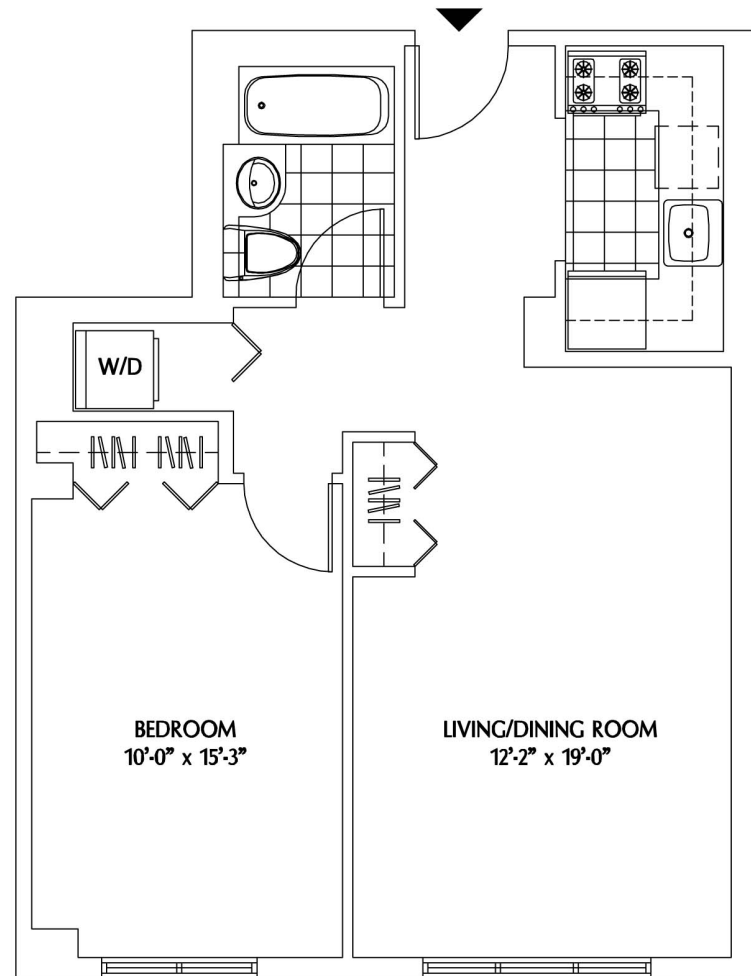

Residence C
Floors 3-16
1 Bedroom, 1 Bath

The Montrose

308 East 38th Street, New York, NY 10016
(866) 240-3810 • www.montrosenyc.com

ALL DIMENSIONS ARE APPROXIMATE AND SUBJECT TO CONSTRUCTION VARIANCES.
PLANS AND DIMENSIONS MAY CONTAIN MINOR VARIATIONS FROM FLOOR TO FLOOR.