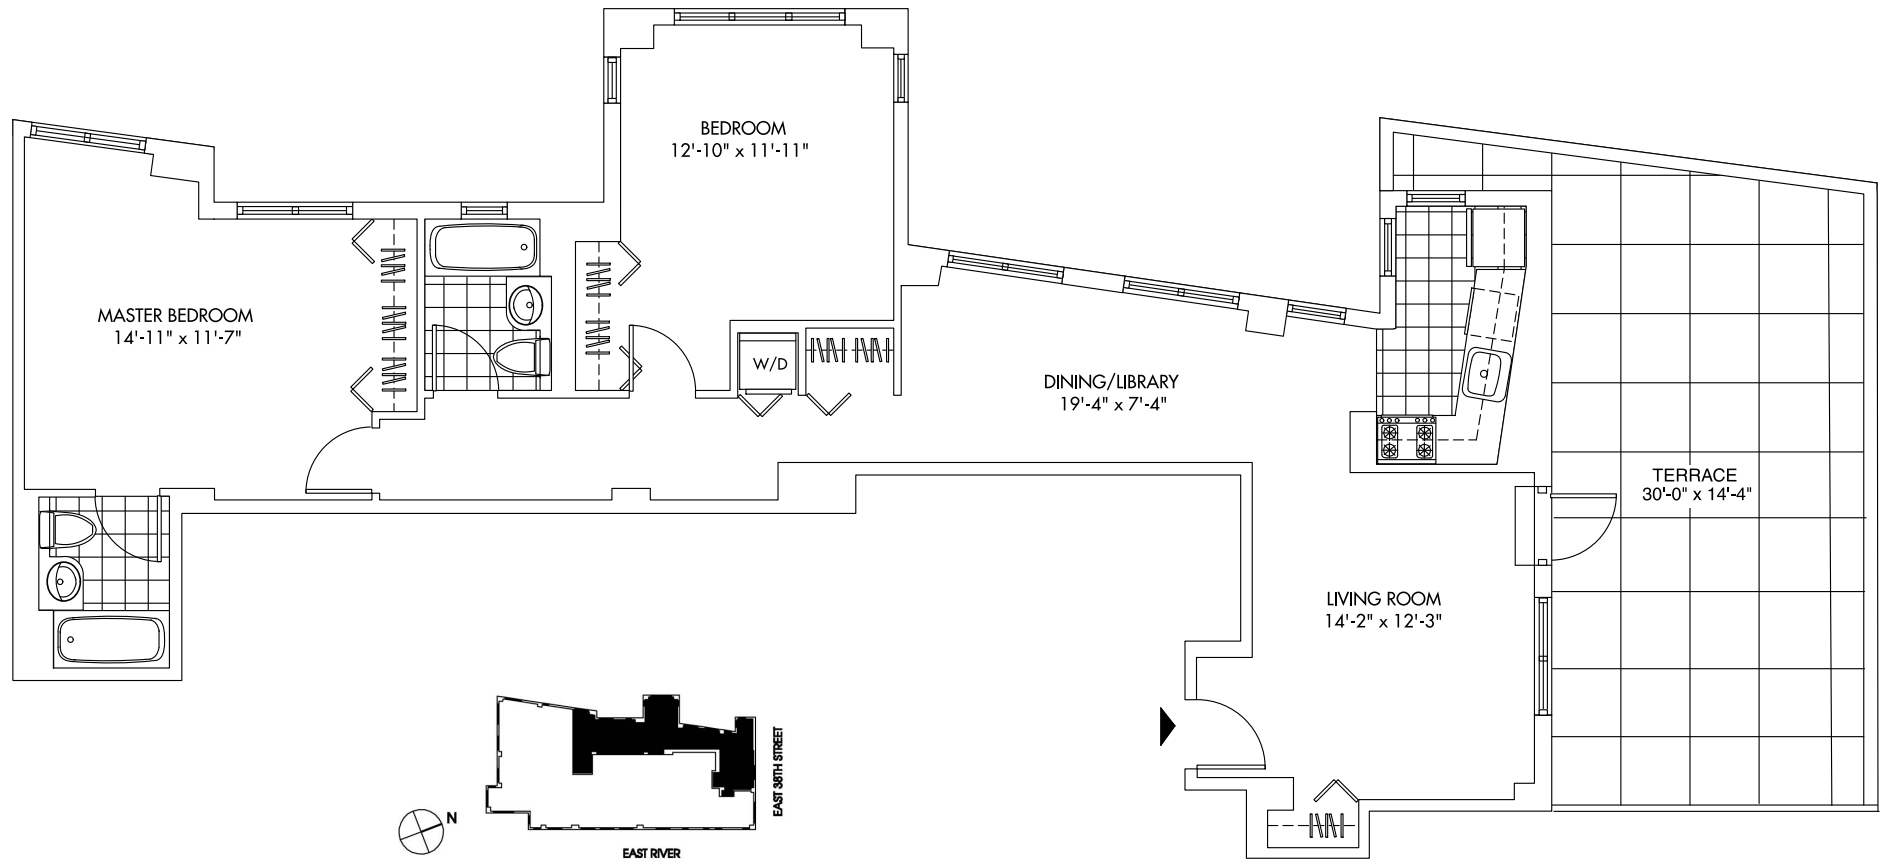

Residence D
Floors 17
2 Bedrooms, 2 Baths, Terrace

The Montrose

308 East 38th Street, New York, NY 10016
(866) 240-3810 • www.montrosenyc.com

ALL DIMENSIONS ARE APPROXIMATE AND SUBJECT TO CONSTRUCTION VARIANCES.
PLANS AND DIMENSIONS MAY CONTAIN MINOR VARIATIONS FROM FLOOR TO FLOOR.