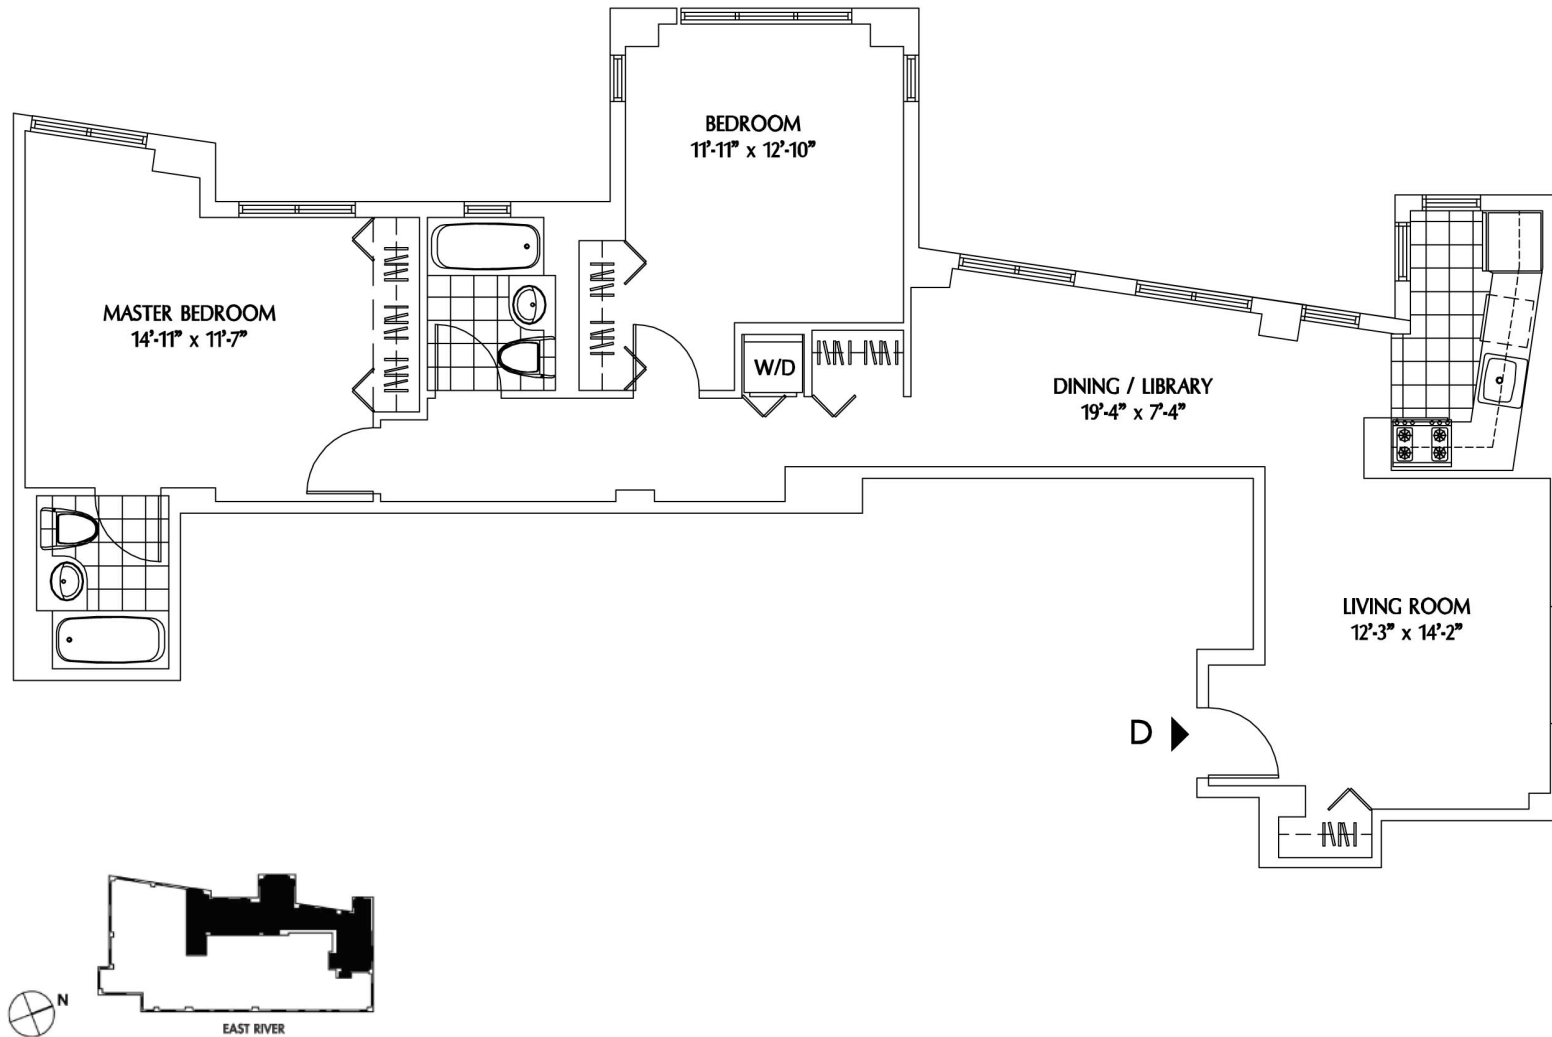

Residence D
Floors 18-22
2 Bedrooms, 2 Baths

The Montrose

308 East 38th Street, New York, NY 10016
(866) 240-3810 • www.montrosenyc.com

ALL DIMENSIONS ARE APPROXIMATE AND SUBJECT TO CONSTRUCTION VARIANCES.
PLANS AND DIMENSIONS MAY CONTAIN MINOR VARIATIONS FROM FLOOR TO FLOOR.