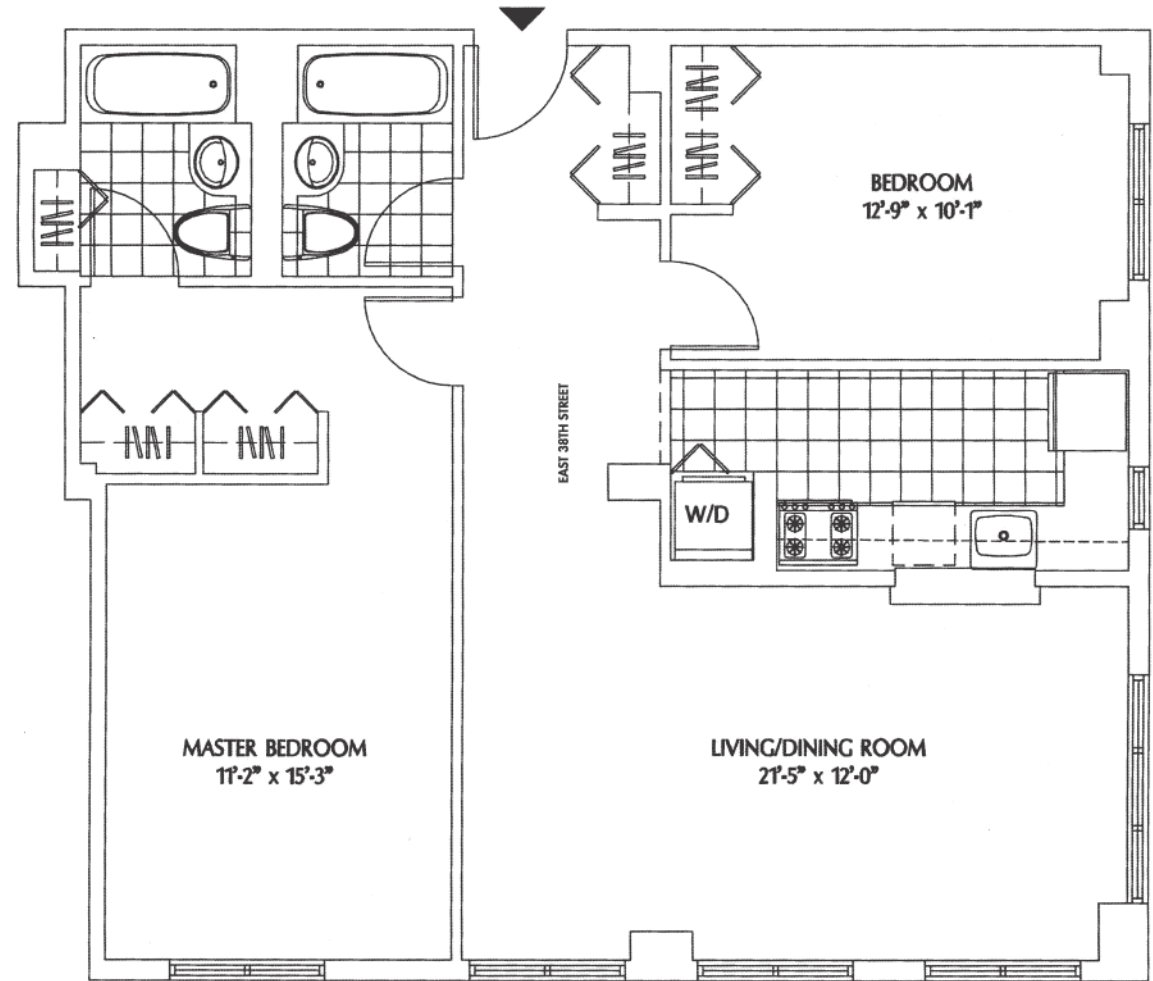

Residence E
Floors 3-16
2 Bedrooms, 2 Baths

The Montrose

308 East 38th Street, New York, NY 10016
(866) 240-3810 • www.montrosenyc.com

ALL DIMENSIONS ARE APPROXIMATE AND SUBJECT TO CONSTRUCTION VARIANCES.
PLANS AND DIMENSIONS MAY CONTAIN MINOR VARIATIONS FROM FLOOR TO FLOOR.