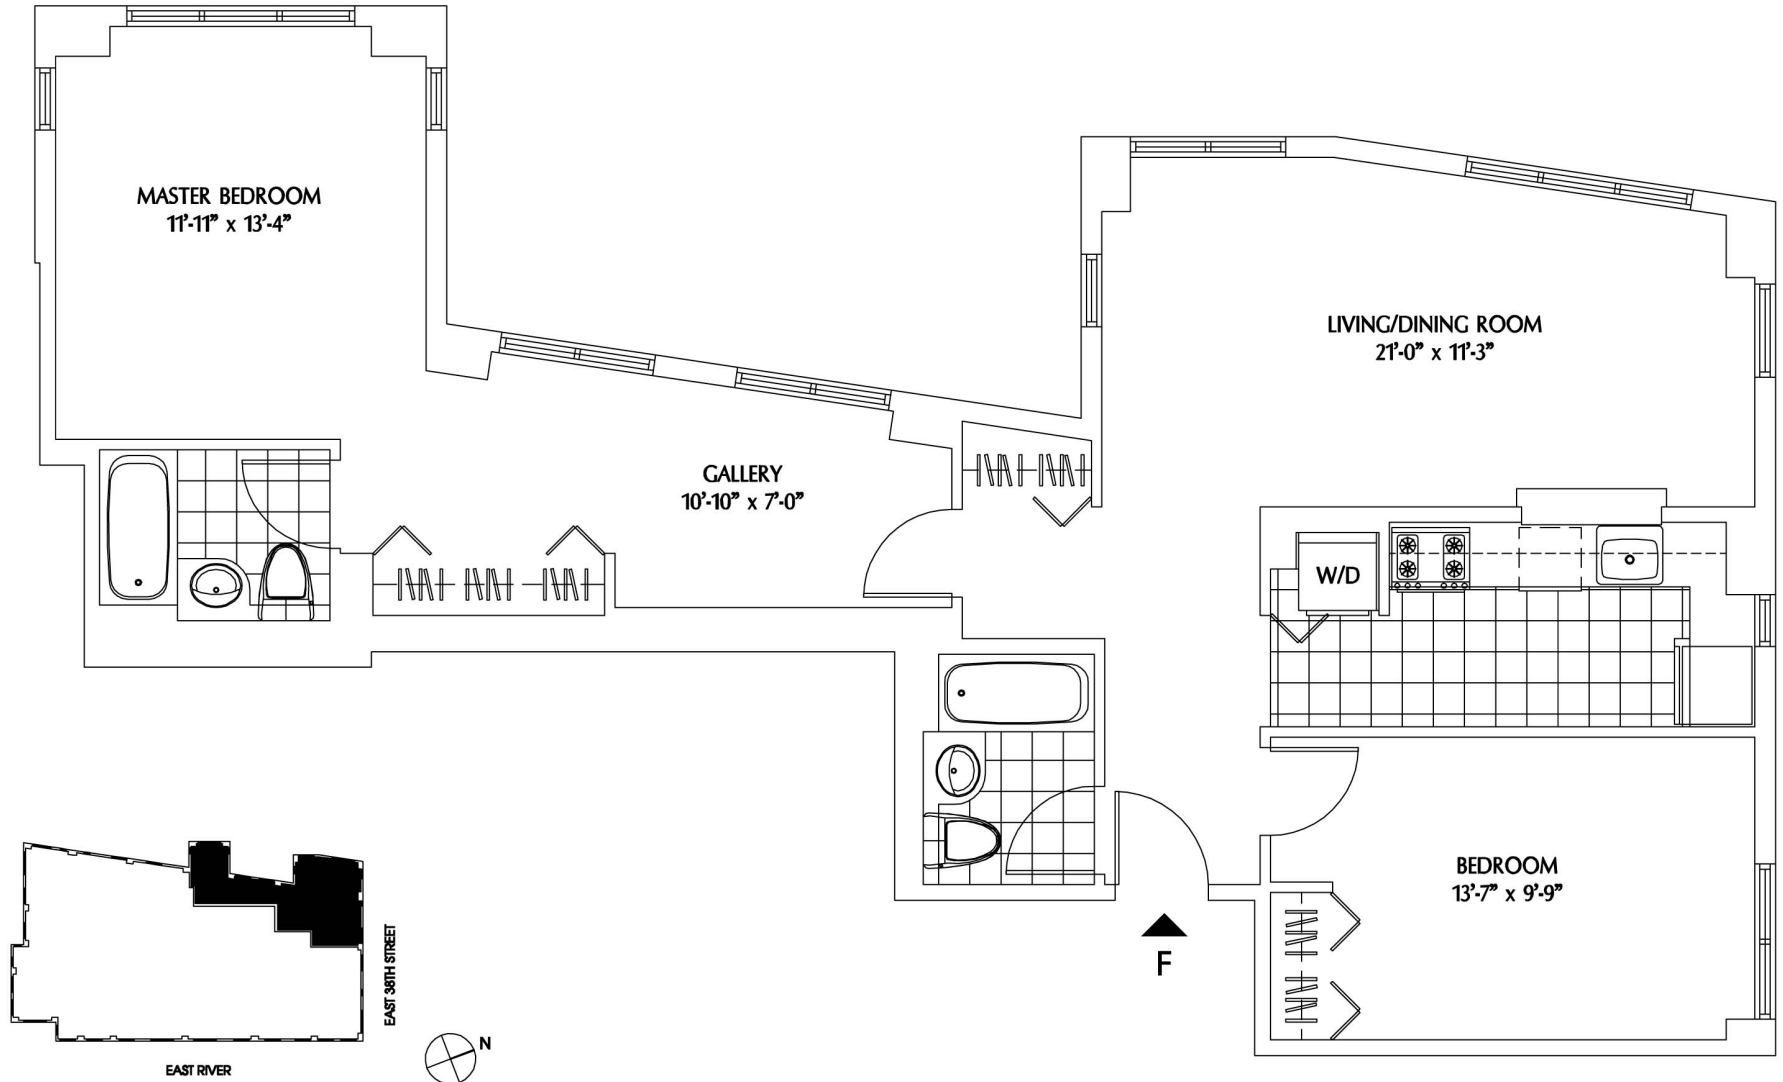

Residence F
Floors 10-16
2 Bedrooms, 2 Baths

The Montrose

308 East 38th Street, New York, NY 10016
(866) 240-3810 • www.montrosenyc.com

ALL DIMENSIONS ARE APPROXIMATE AND SUBJECT TO CONSTRUCTION VARIANCES.
PLANS AND DIMENSIONS MAY CONTAIN MINOR VARIATIONS FROM FLOOR TO FLOOR.