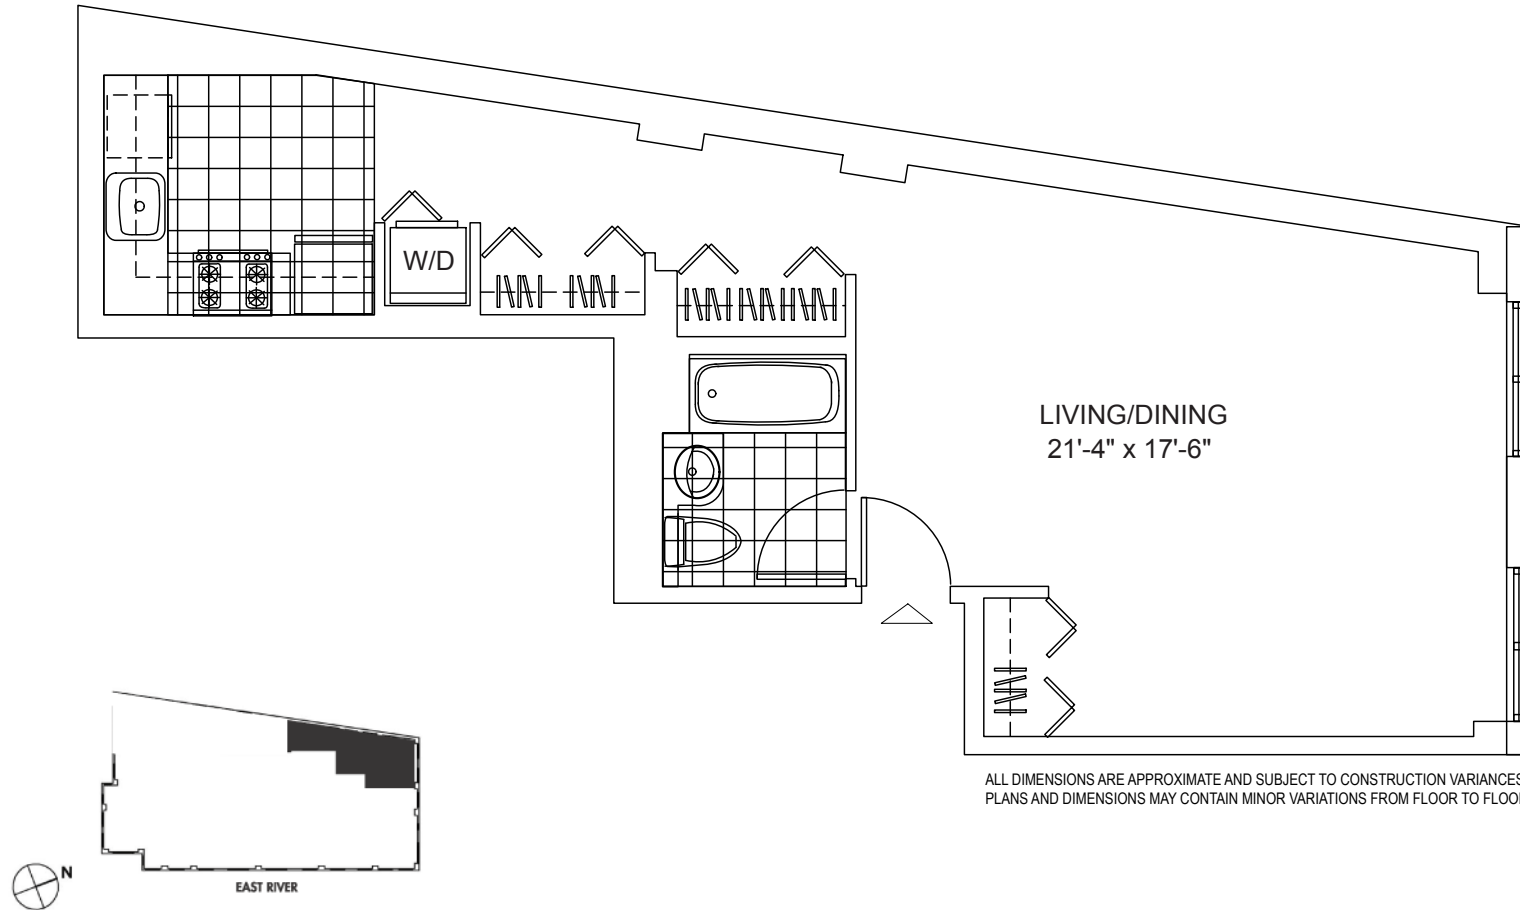

Residence F  
Floors 3-9  
Studio, 1 Bath

# The Montrose

308 East 38th Street, New York, NY 10016  
(866) 240-3810 • www.montrosenyc.com

ALL DIMENSIONS ARE APPROXIMATE AND SUBJECT TO CONSTRUCTION VARIANCES.  
PLANS AND DIMENSIONS MAY CONTAIN MINOR VARIATIONS FROM FLOOR TO FLOOR.

ALL DIMENSIONS ARE APPROXIMATE AND SUBJECT TO CONSTRUCTION VARIANCES.  
PLANS AND DIMENSIONS MAY CONTAIN MINOR VARIATIONS FROM FLOOR TO FLOOR.